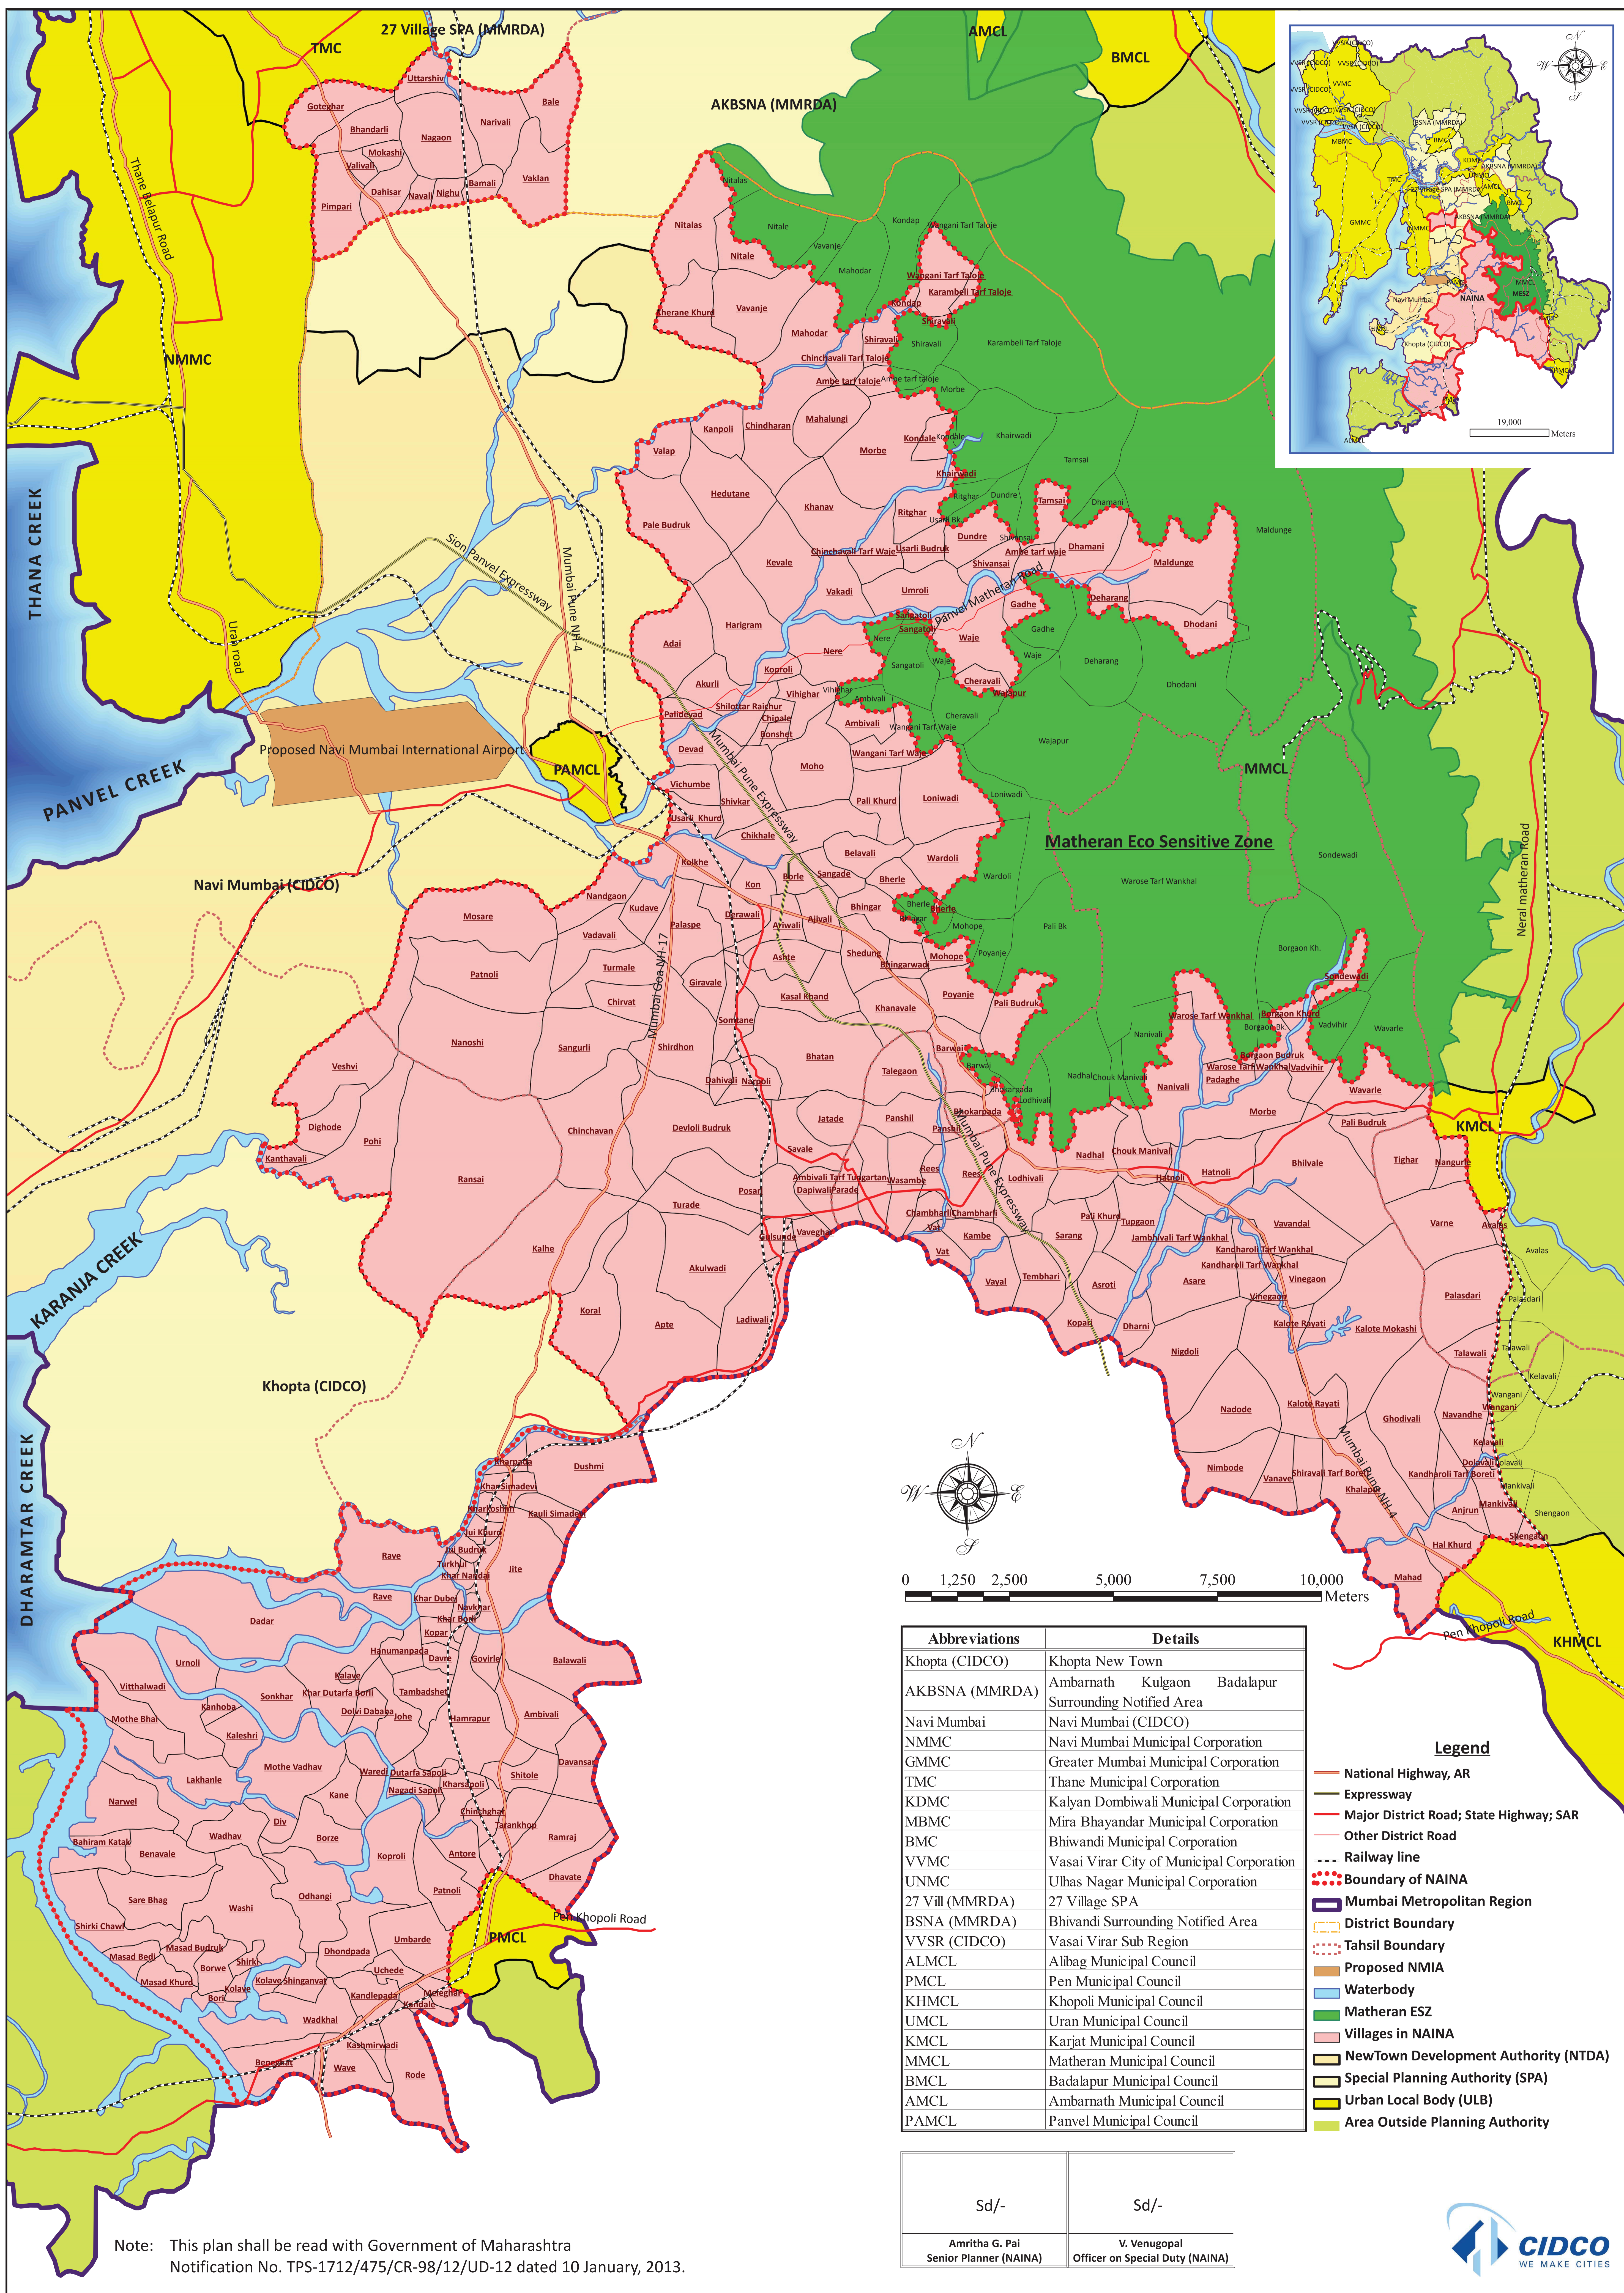

Navi Mumbai Airport Influence Notified Area (NAINA)

Abbreviations	Details
Khopta (CIDCO)	Khopta New Town
AKBSNA (MMRDA)	Ambarnath Kulgaon Badalapur Surrounding Notified Area
Navi Mumbai	Navi Mumbai (CIDCO)
NMMC	Navi Mumbai Municipal Corporation
GMMC	Greater Mumbai Municipal Corporation
TMC	Thane Municipal Corporation
KDMC	Kalyan Dombivli Municipal Corporation
MBMC	Mira Bhayandar Municipal Corporation
BMC	Bhiwandi Municipal Corporation
VVMC	Vasai Virar City of Municipal Corporation
UNMC	Ulhas Nagar Municipal Corporation
27 Vill (MMRDA)	27 Village SPA
BSNA (MMRDA)	Bhivandi Surrounding Notified Area
VVSR (CIDCO)	Vasai Virar Sub Region
ALMCL	Alibag Municipal Council
PMCL	Pen Municipal Council
KHMCL	Khopoli Municipal Council
UMCL	Uran Municipal Council
KMCL	Karjat Municipal Council
MMCL	Matheran Municipal Council
BMCL	Badalapur Municipal Council
AMCL	Ambarnath Municipal Council
PAMCL	Panvel Municipal Council

Legend

- National Highway, AR
- Expressway
- Major District Road; State Highway; SAR
- Other District Road
- Railway line
- Boundary of NAINA
- Mumbai Metropolitan Region
- District Boundary
- Tahsil Boundary
- Proposed NMIIA
- Waterbody
- Matheran ESZ
- Villages in NAINA
- NewTown Development Authority (NTDA)
- Special Planning Authority (SPA)
- Urban Local Body (ULB)
- Area Outside Planning Authority